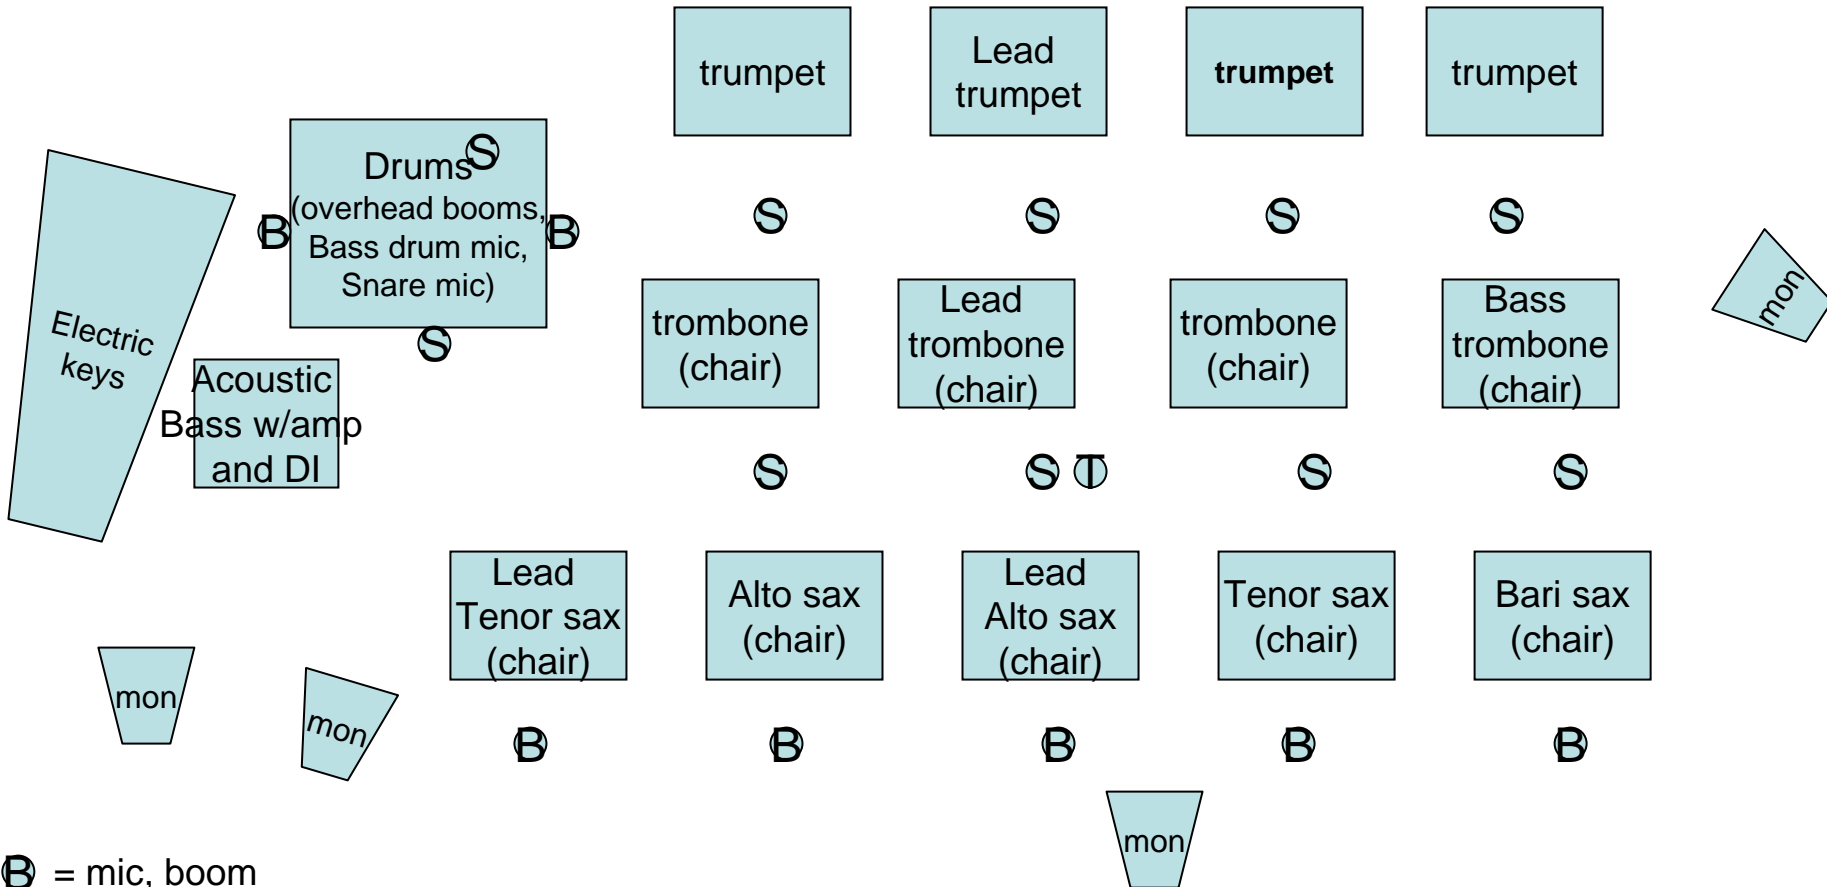

Seattle Women's Jazz Orchestra (outdoors stage plot)

9 chairs (without arms) needed on stage
 Monitor locations are approximate

B = mic, boom

T = talk mic **S** = mic, straight